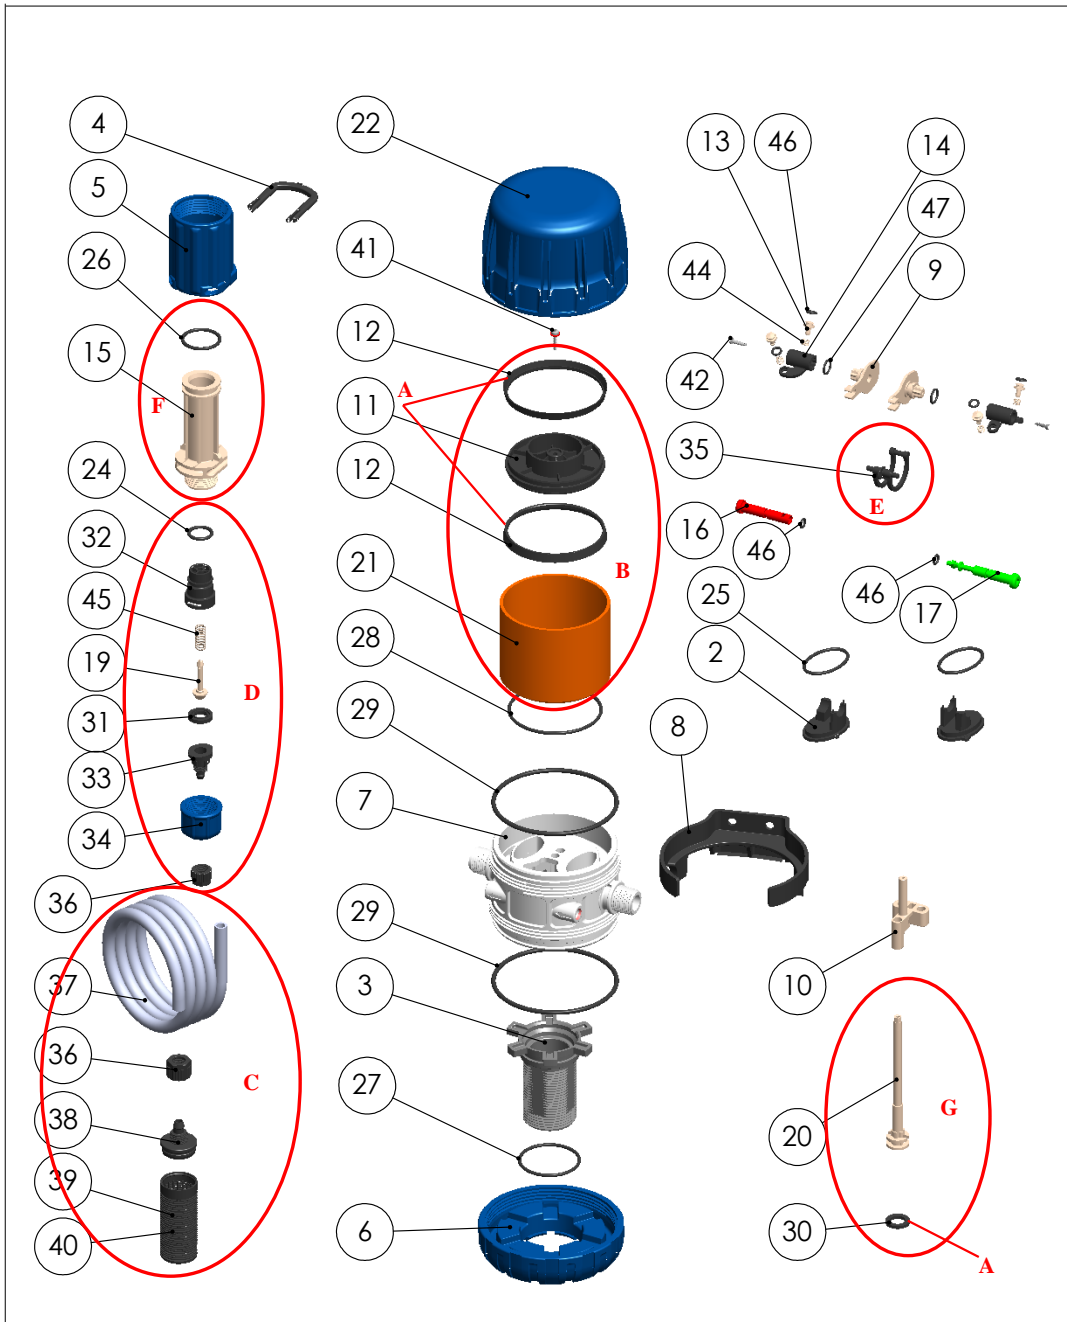

MixRite 1

0.1-1% ,3/4" BSPT 2801010CL00

0.2-2% ,3/4" BSPT 2801020CL00

0.4-4% ,3/4" BSPT 2801040CL00

21.11.2015

No.	Part	Cat.No
A	SEAL KIT 1%	3610000001
	SEAL KIT 2%	3610000002
	SEAL KIT 4%	3610000004
B	PISTON KIT W.SEALS	3610000005
C	SUCTION TUBE KIT 8 MM -MODELS 1-2%	3600000036
	SUCTION TUBE KIT 10 MM- MODEL 4%	3600000024
D	SUCTION CHECK VALVE KIT 8 MM-MODELS 1-2%	3600000015
	SUCTION CHECK VALVE KIT 10 MM-MODEL 4%	3600000017
E	PEEK SPRING	36193008243
F	SUCTION CYLINDER KIT 1%	3610000009
	SUCTION CYLINDER KIT 2%	3610000011
	SUCTION CYLINDER KIT 4%	3610000012
G	SUCTION PISTON KIT 1%	3610000019
	SUCTION PISTON KIT 2%	3610000020
	SUCTION PISTON KIT 4%	3610000021